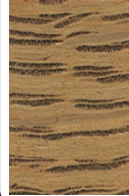

Wood Dye

Pine

Light Oak

Ebony

*Antique
Pine*

Medium Oak

Light Oak

Dark Teak

*Red
Mahogany*

Dark Oak

*Brown
Mahogany*

Walnut